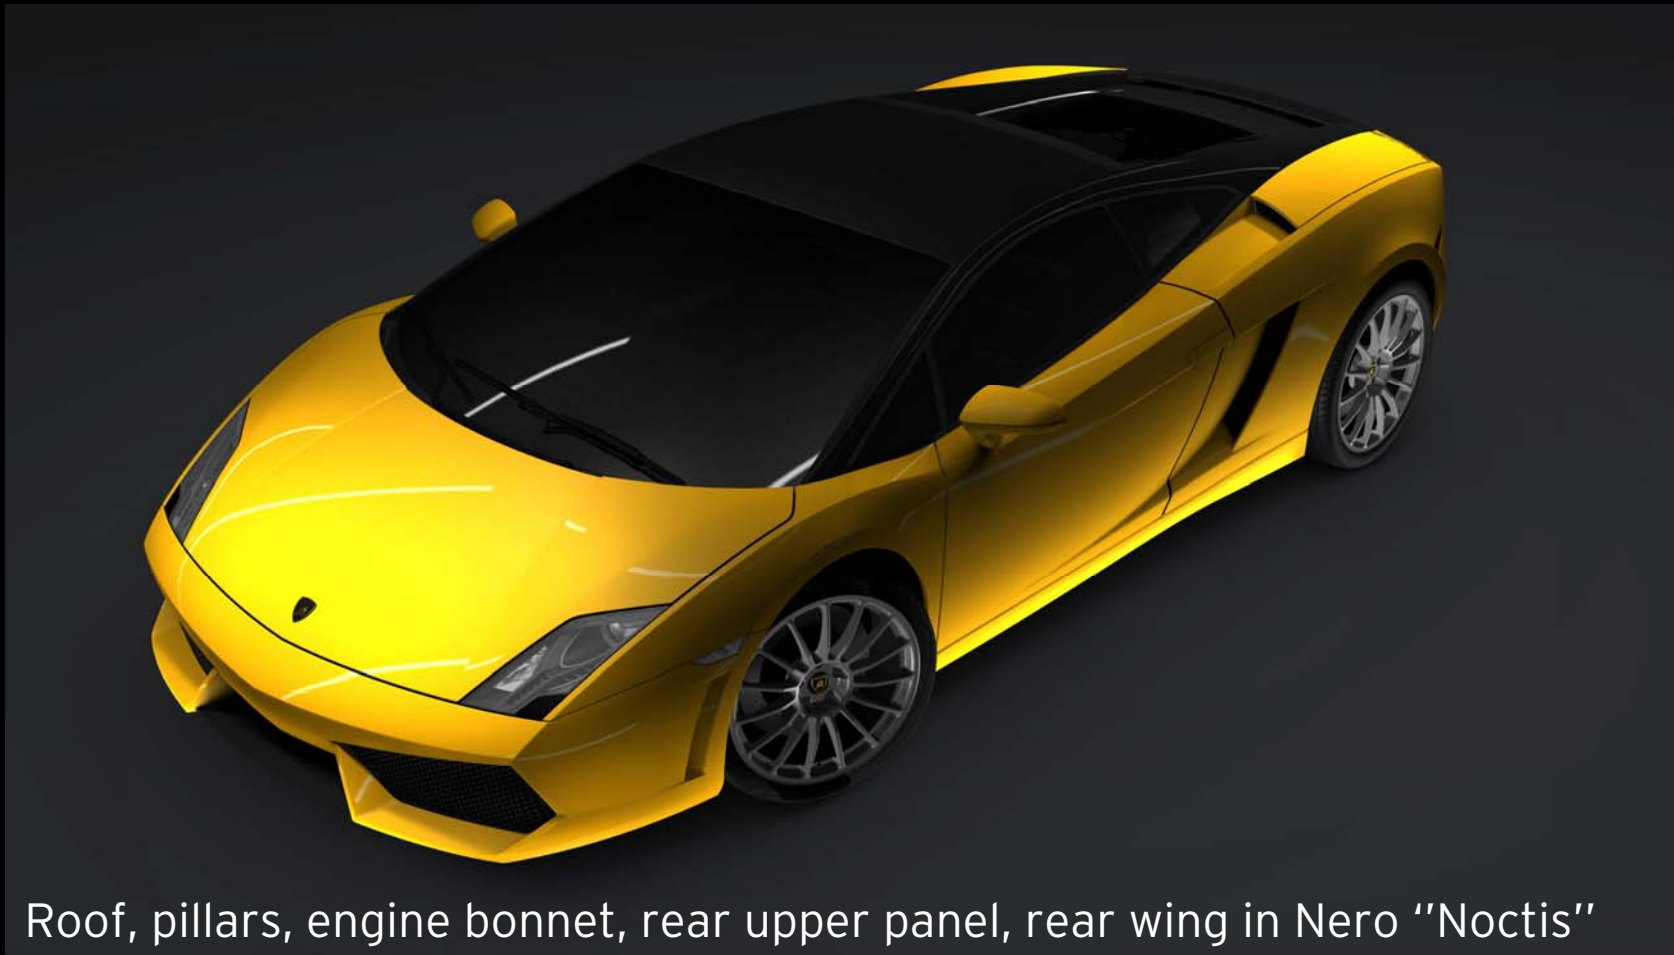

Automobili Lamborghini SpA  
GALLARDO LP 560-4 BICOLORE

Product Information (n° 7/2010)

# Gallardo LP 560-4 Bicolore

Exterior: 3/4 front view

Roof, pillars, engine bonnet, rear upper panel, rear wing in Nero "Noctis"